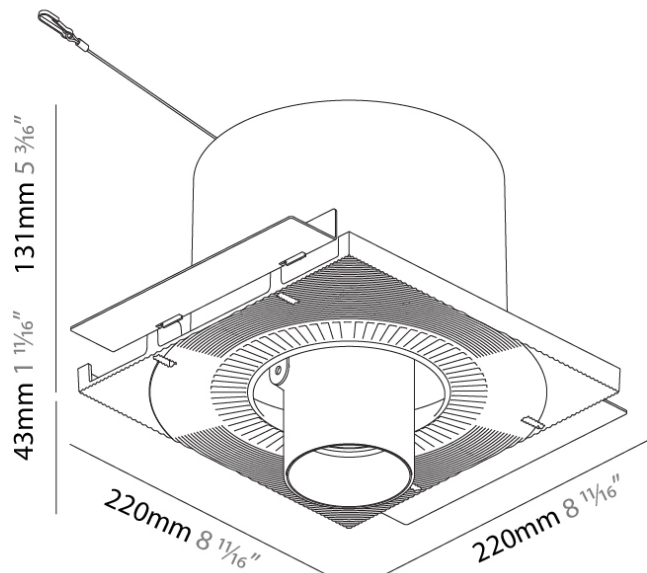

ELECTRICAL

Lamp Type: LED (Zhaga Standard)
Input Wattage (W): 20.9
Total Output Wattage (W): 18.7
Dimming: Tri-Mode (Non-Dimming and Phase Dimming (120Vac only) and 0-10V Dimming)
Driver Included: No
Driver Location: Recessed Housing
Driver Type: Constant Current - Universal
Driver Class: Class 2
Housing: See components
Input Voltage (V): 120 - 277
Constant Current (MA): 500

LED

Number of LEDs: 1
Color Temperature (°K): 2700 / 3000 / 3500 / 4000
Max. Delivered Lumen (lm): 1490 / 1530 / 1607 / 1640
CRI: >90 CRI
Lamp Life (hrs): 50000
Upon Request: Special Color Temperature

OPTICAL

Reflector: 16 / 32
Adjustability: Rotational 355°; Tilt 45°
Upon Request: Special Beam Angles

RATINGS AND CERTIFICATIONS

Available for international specifications by adding INT at the end of the existing Model #. For assistance on 'custom' specifications, contact zteam@zaneen.com. In a constant effort to supply the best product, we reserve the right to change specifications or materials without notice. The most recent specification sheets are found at zaneen.com
IP rating: IP20